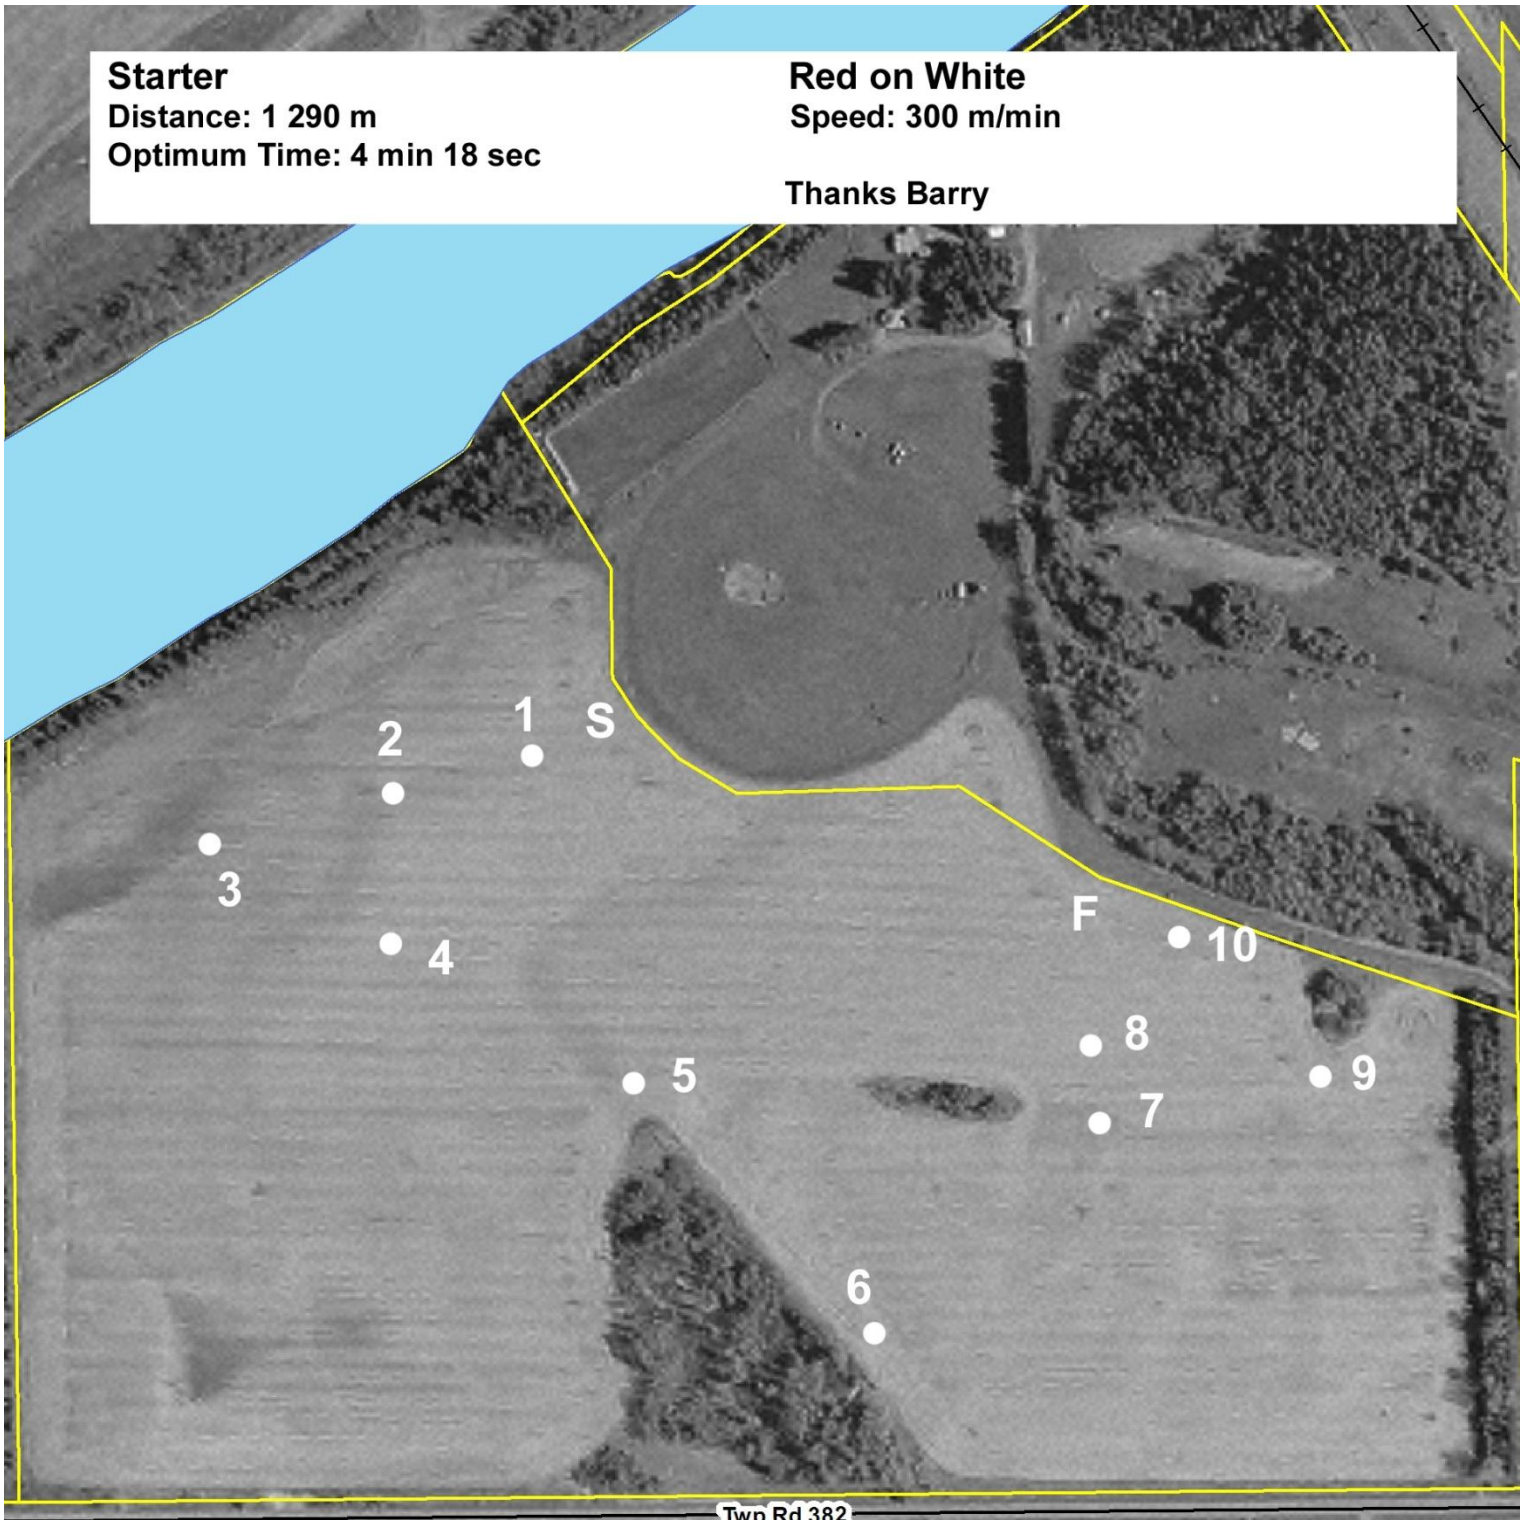

**Starter**

Distance: 1 290 m

Optimum Time: 4 min 18 sec

**Red on White**

Speed: 300 m/min

Thanks Barry

Twp Rd 382